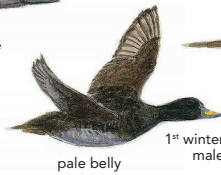

BLACK SCOTER

L 43–54 cm WS 70–90 cm W 0.86–1.09 kg

generally with cleaner cheeks than Common Scoter

swollen knob with variable amount of yellow

Adult female
spring-summer

retarded individual, some are more adult-like
note bill shape

Adult male

large swollen knob

COMMON SCOTER

L 43–54 cm WS 79–90 cm W 0.97–1.33 kg

dark brown body with discrete scaling

variable cheek pattern, often with dusky markings

more or less straight culmen

body scaling paler with wear

gradually attains mature feathering

note variation in bill pattern

both species show paler primaries in all stages, often with silvery quality

yellow more conspicuous head-on