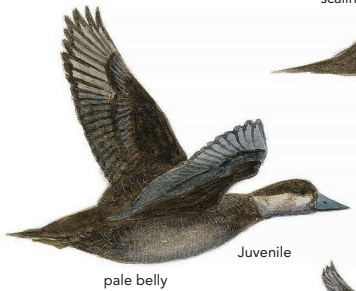

BLACK SCOTER

L 43–54 cm WS 70–90 cm W 0.86–1.09 kg

generally with cleaner cheeks than Common Scoter

swollen knob with variable amount of yellow

Adult female
spring-summer

retarded individual, some are more adult-like
note bill shape

Adult male

large swollen knob

COMMON SCOTER

L 43–54 cm WS 79–90 cm W 0.97–1.33 kg

dark brown body with discrete scaling

variable cheek pattern, often with dusky markings

more or less straight culmen

body scaling paler with wear

gradually attains mature feathering

note variation in bill pattern

both species show paler primaries in all stages, often with silvery quality

yellow more conspicuous head-on