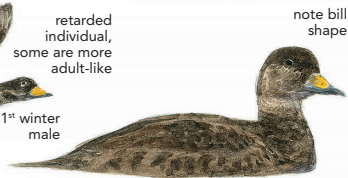

BLACK SCOTER

L 43–54 cm WS 70–90 cm W 0.86–1.09 kg

generally with cleaner cheeks than Common Scoter

swollen knob with variable amount of yellow

Adult female
spring-summer

retarded individual, some are more adult-like
note bill shape

Adult male

large swollen knob

COMMON SCOTER

L 43–54 cm WS 79–90 cm W 0.97–1.33 kg

dark brown body with discrete scaling

variable cheek pattern, often with dusky markings

more or less straight culmen

body scaling paler with wear

gradually attains mature feathering

note variation in bill pattern

both species show paler primaries in all stages, often with silvery quality

yellow more conspicuous head-on