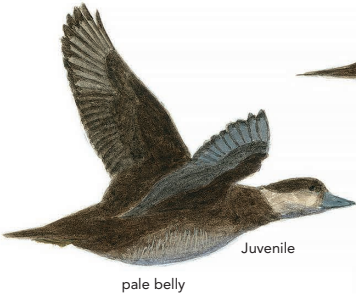

BLACK SCOTER

L 43–54 cm WS 70–90 cm W 0.86–1.09 kg

generally with cleaner cheeks than Common Scoter

swollen knob with variable amount of yellow

Adult female
spring-summer

retarded individual, some are more adult-like
note bill shape

Adult male

large swollen knob

COMMON SCOTER

L 43–54 cm WS 79–90 cm W 0.97–1.33 kg

dark brown body with discrete scaling

variable cheek pattern, often with dusky markings

more or less straight culmen

body scaling paler with wear

gradually attains mature feathering

note variation in bill pattern

both species show paler primaries in all stages, often with silvery quality

yellow more conspicuous head-on