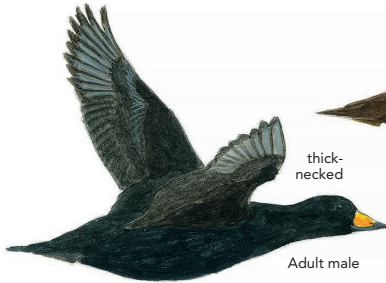

BLACK SCOTER

L 43–54 cm WS 70–90 cm W 0.86–1.09 kg

generally with cleaner cheeks than Common Scoter

swollen knob with variable amount of yellow

Adult female
spring-summer

retarded individual, some are more adult-like
note bill shape

Adult male

large swollen knob

COMMON SCOTER

L 43–54 cm WS 79–90 cm W 0.97–1.33 kg

dark brown body with discrete scaling

variable cheek pattern, often with dusky markings

more or less straight culmen

body scaling paler with wear

gradually attains mature feathering

note variation in bill pattern

both species show paler primaries in all stages, often with silvery quality

yellow more conspicuous head-on