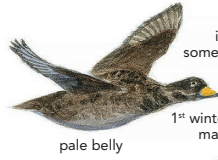

BLACK SCOTER

L 43–54 cm WS 70–90 cm W 0.86–1.09 kg

generally with cleaner cheeks than Common Scoter

swollen knob with variable amount of yellow

Adult female
spring-summer

retarded individual, some are more adult-like
note bill shape

Adult male

large swollen knob

COMMON SCOTER

L 43–54 cm WS 79–90 cm W 0.97–1.33 kg

dark brown body with discrete scaling

variable cheek pattern, often with dusky markings

more or less straight culmen

body scaling paler with wear

gradually attains mature feathering

note variation in bill pattern

both species show paler primaries in all stages, often with silvery quality

yellow more conspicuous head-on