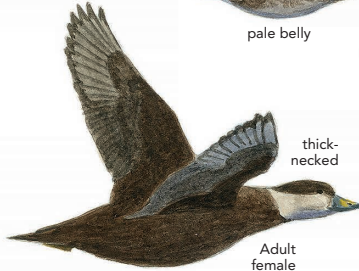

BLACK SCOTER

L 43–54 cm WS 70–90 cm W 0.86–1.09 kg

generally with cleaner cheeks than Common Scoter

swollen knob with variable amount of yellow

Adult female
spring-summer

retarded individual, some are more adult-like
note bill shape

Adult male

large swollen knob

COMMON SCOTER

L 43–54 cm WS 79–90 cm W 0.97–1.33 kg

dark brown body with discrete scaling

variable cheek pattern, often with dusky markings

more or less straight culmen

body scaling paler with wear

gradually attains mature feathering

note variation in bill pattern

both species show paler primaries in all stages, often with silvery quality

yellow more conspicuous head-on